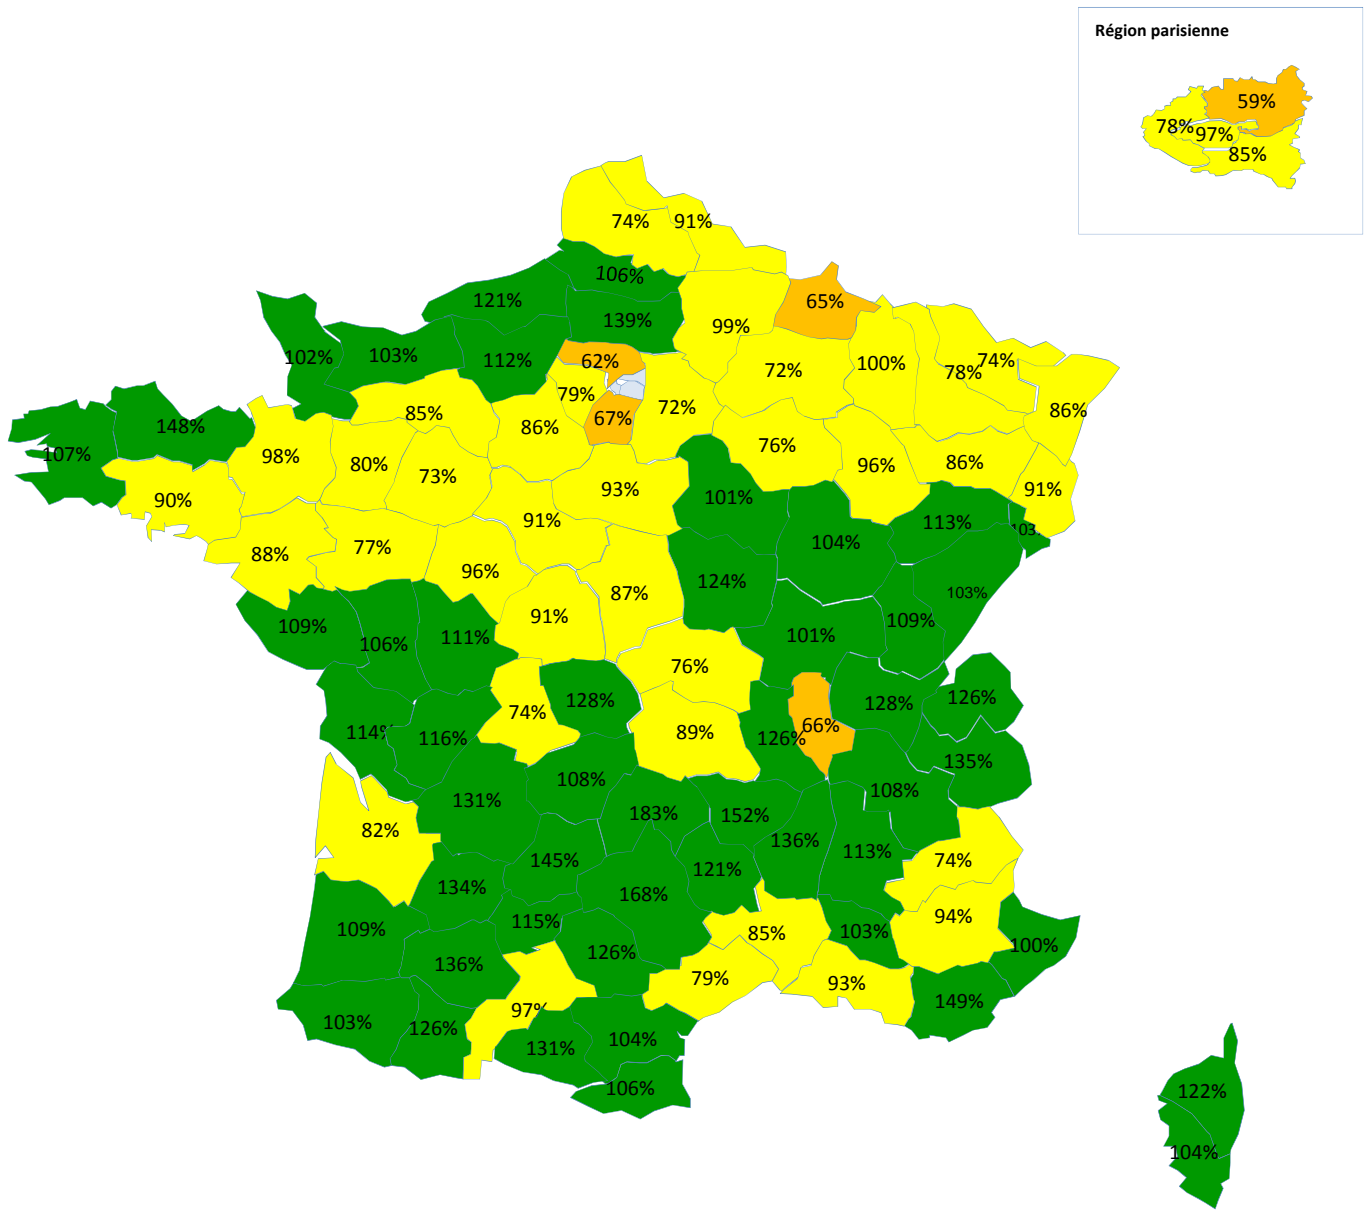

### EMPLOIS D'AVENIR : Décembre 2013

Taux de prescription France entière : 91%

Département	Données	
Ain	128%	119%
Aisne	99%	91%
Allier	76%	69%
Alpes-de-Haute-Provence	94%	74%
Alpes-Maritimes	100%	91%
Ardèche	136%	126%
Ardennes	65%	57%
Ariège	131%	121%
Aube	76%	69%
Aude	104%	94%
Aveyron	168%	160%
Bas-Rhin	86%	80%
Bouches-du-Rhône	93%	83%
Calvados	103%	94%
Cantal	183%	174%
Charente	116%	108%
Charente-Maritime	114%	106%
Cher	87%	81%
Corrèze	108%	101%
Corse-du-Sud	104%	91%
Côte-d'Or	104%	96%
Côtes-d'Armor	148%	139%
Creuse	128%	118%
Deux-Sèvres	106%	100%
Dordogne	131%	122%
Doubs	103%	93%
Drôme	113%	104%
Essonne	67%	61%
Eure	112%	105%
Eure-et-Loir	86%	80%
Finistère	107%	96%
Gard	85%	75%
Gers	136%	132%
Gironde	82%	74%
Guadeloupe	107%	94%
Guyane	67%	56%
Haute-Corse	122%	106%
Haute-Garonne	97%	90%
Haute-Loire	152%	143%
Haute-Marne	96%	84%
Hauts-Alpes	74%	68%
Haute-Saône	113%	109%
Haute-Savoie	126%	118%
Hauts-Pyrénées	126%	120%
Haute-Vienne	74%	67%
Haut-Rhin	91%	82%
Hauts-de-Seine	78%	71%
Hérault	79%	71%
Ille-et-Vilaine	98%	91%
Indre	91%	85%
Indre-et-Loire	96%	89%
Isère	108%	98%
Jura	109%	99%
La Réunion	64%	103%
Landes	109%	116%
Loire	126%	79%
Loire-Atlantique	88%	84%
Loiret	93%	84%
Loir-et-Cher	91%	133%
Lot	145%	123%
Lot-et-Garonne	134%	114%
Lozère	121%	71%
Maine-et-Loire	77%	98%
Manche	102%	65%