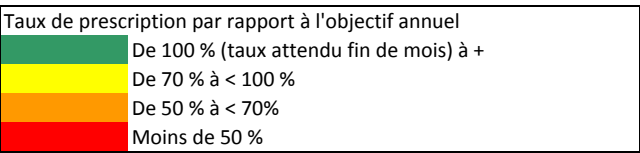

### EMPLOIS D'AVENIR : Décembre 2013

Taux de prescription France entière : 91%

Département	Données	
Ain	128%	119%
Aisne	99%	91%
Allier	76%	69%
Alpes-de-Haute-Provence	94%	74%
Alpes-Maritimes	100%	91%
Ardèche	136%	126%
Ardennes	65%	57%
Ariège	131%	121%
Aube	76%	69%
Aude	104%	94%
Aveyron	168%	160%
Bas-Rhin	86%	80%
Bouches-du-Rhône	93%	83%
Calvados	103%	94%
Cantal	183%	174%
Charente	116%	108%
Charente-Maritime	114%	106%
Cher	87%	81%
Corrèze	108%	101%
Corse-du-Sud	104%	91%
Côte-d'Or	104%	96%
Côtes-d'Armor	148%	139%
Creuse	128%	118%
Deux-Sèvres	106%	100%
Dordogne	131%	122%
Doubs	103%	93%
Drôme	113%	104%
Essonne	67%	61%
Eure	112%	105%
Eure-et-Loir	86%	80%
Finistère	107%	96%
Gard	85%	75%
Gers	136%	132%
Gironde	82%	74%
Guadeloupe	107%	94%
Guyane	67%	56%
Haute-Corse	122%	106%
Haute-Garonne	97%	90%
Haute-Loire	152%	143%
Haute-Marne	96%	84%
Hauts-Alpes	74%	68%
Haute-Saône	113%	109%
Haute-Savoie	126%	118%
Hauts-Pyrénées	126%	120%
Haute-Vienne	74%	67%
Haut-Rhin	91%	82%
Hauts-de-Seine	78%	71%
Hérault	79%	71%
Ille-et-Vilaine	98%	91%
Indre	91%	85%
Indre-et-Loire	96%	89%
Isère	108%	98%
Jura	109%	99%
La Réunion	64%	103%
Landes	109%	116%
Loire	126%	79%
Loire-Atlantique	88%	84%
Loiret	93%	84%
Loir-et-Cher	91%	133%
Lot	145%	123%
Lot-et-Garonne	134%	114%
Lozère	121%	71%
Maine-et-Loire	77%	98%
Manche	102%	65%